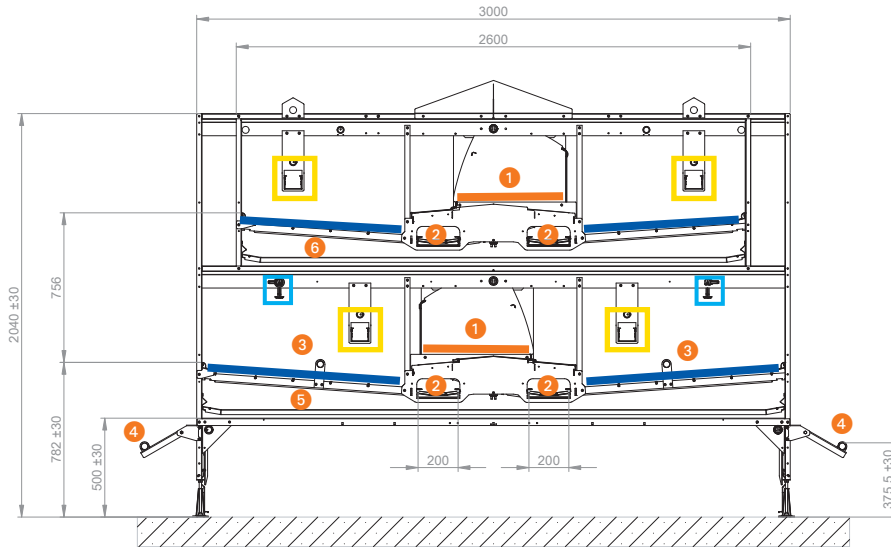

NATURA Visio

- ✓ open design: good overview and easy monitoring by the farm staff;
- ✓ low height: ideal for houses with low ceilings and for multi-level houses;
- ✓ centrally arranged colony nest in each tier: easy to reach from both the left-hand and right-hand sides, high nest acceptance and a low risk of mislaid eggs;
- ✓ chick ramps between the first and second tiers: good distribution of birds within the system and no obstructions in the litter aisles;

The egg belt is easy to see from the aisle

- ✓ »Visio twin belt«: good visibility of the longitudinal egg belts on each tier;
- ✓ any eggs mislaid in the system automatically roll onto the egg belt: no additional egg collection required;
- ✓ easy integration of an additional third feed circuit;
- ✓ large usable area: good utilisation of the house.

Short rolling-off distances for the eggs

Cross section of NATURA Visio

Key

- 1 Nest
- 2 Longitudinal egg belt
- 3 Perch
- 4 Approach aid
- 5 First manure belt level
- 6 Second manure belt level

The different areas of activity are arranged in a way that encourages the hens to move around in the system.