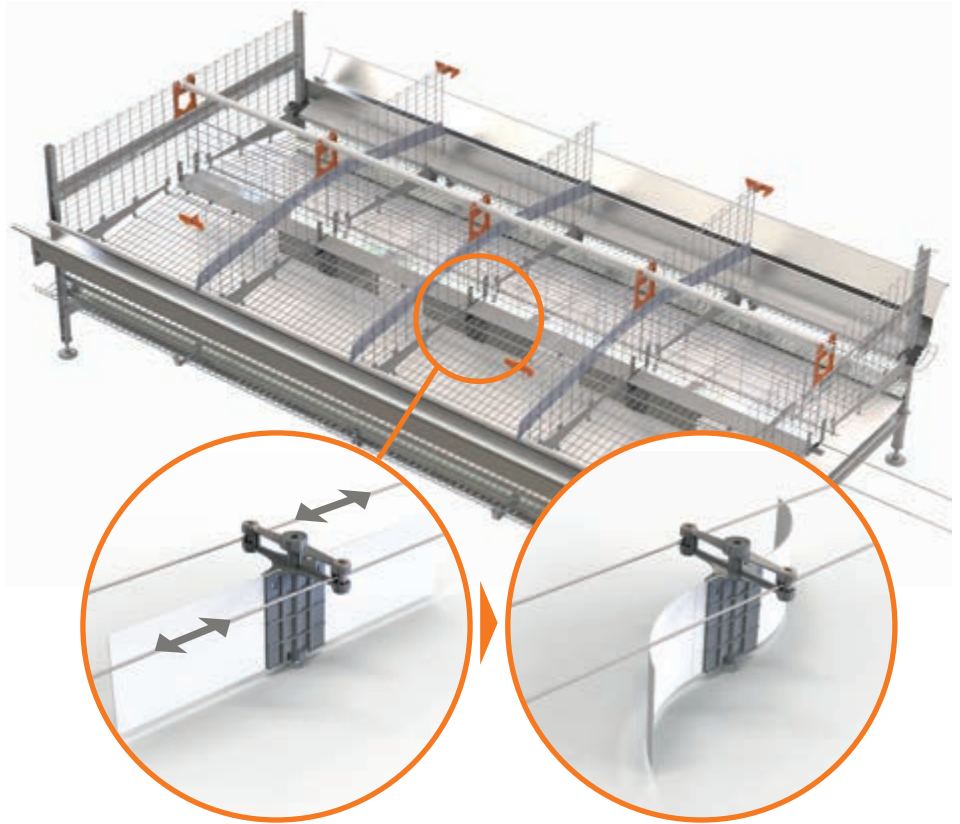

Big Dutchman®

AirPaddle

The energy-saving manure drying system
for laying hens kept in cages

AirPaddle

Energy-efficient manure drying, low ammonia emissions

AirPaddle is a manure drying system newly developed by Big Dutchman for our well-proven UniVent manure belt system for layers.

AirPaddle is installed beneath the bird area, directly above the manure belt. It can be easily accessed at any time and is a simple, but very

effective, manure drying system. Our experts will be happy to provide you with more details about this concept.

How AirPaddle works

Our new paddle system creates the air movement necessary for manure drying in a very energy-efficient manner. Two traction cables rotate paddles made from flexible plastic strips. The paddles oscillate 1.5 times per second. This movement combined with the plastic strip's flexibility create a constant airflow across the entire width of the manure belt. The air is drawn in laterally from the aisle and the trough area. The manure thus dries perfectly over the entire surface of the manure belt.

Important advantages

- ✓ fully mechanical system that works without needing any type of fan so is very energy-saving;
- ✓ significant reduction of ammonia emissions to the environment;
- ✓ efficient use of warm air already inside the house for manure drying;
- ✓ no space lost at bird level because AirPaddle is installed below the lower wire grilles;
- ✓ easy and thorough cleaning after each batch;
- ✓ low system weight for even greater energy savings;
- ✓ paddles made mostly from plastic: no corrosion, long service life;
- ✓ simple maintenance: individual parts are easy to replace, if necessary;
- ✓ cost-efficient system.