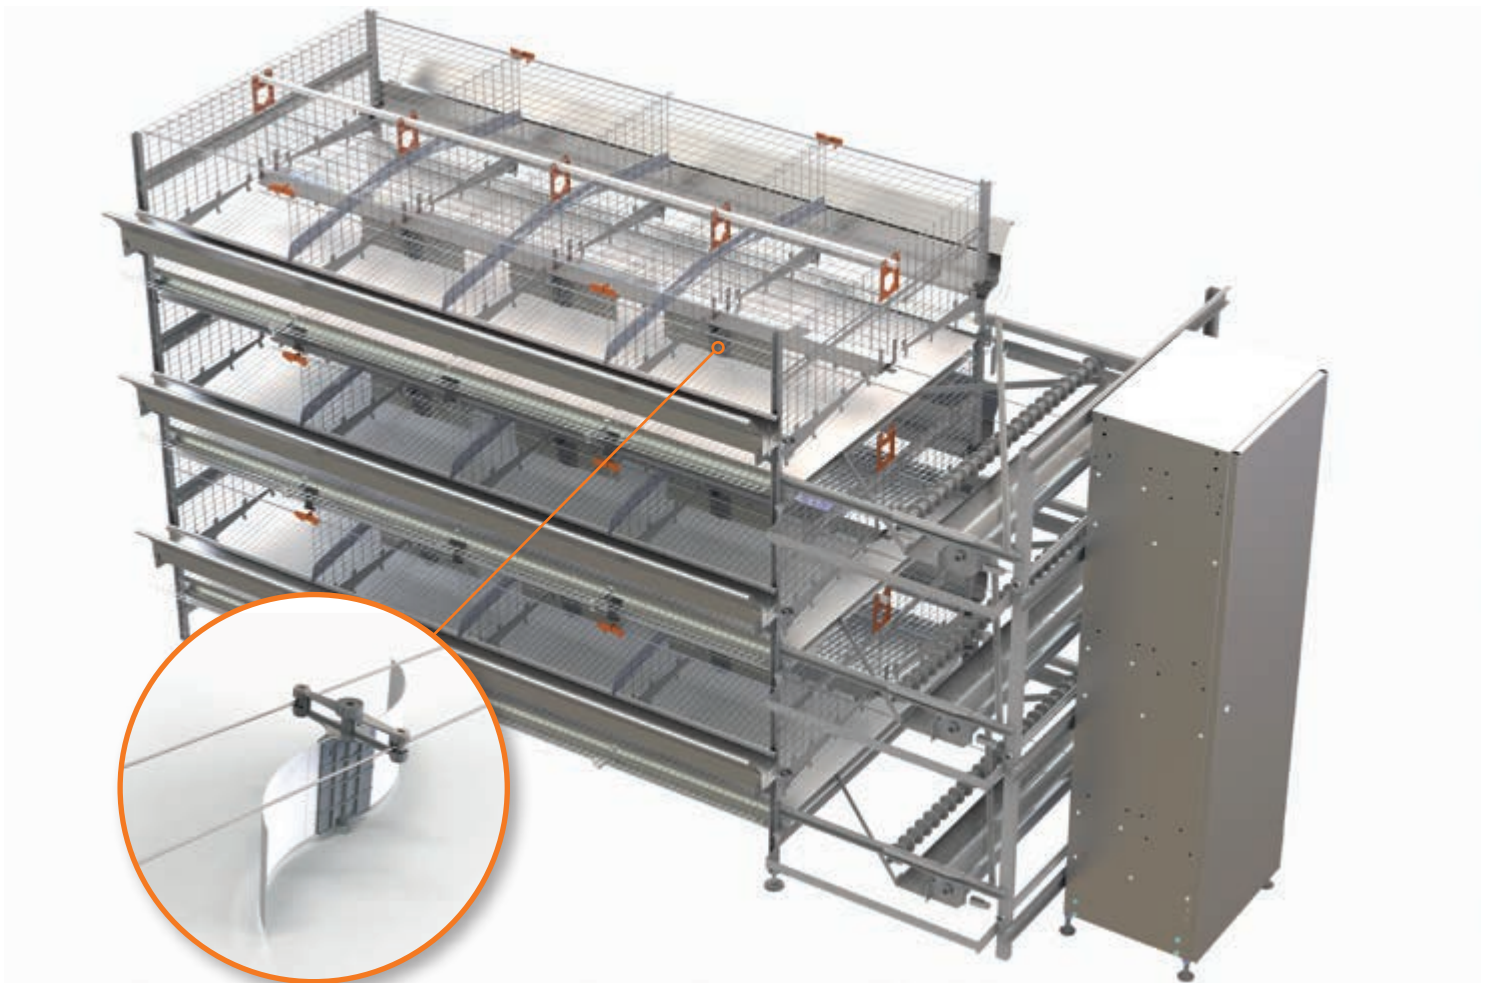

Big Dutchman®

AirPaddle

The energy-saving manure drying system
for laying hens kept in cages

AirPaddle

Energy-efficient manure drying, low ammonia emissions

AirPaddle is a manure drying system newly developed by Big Dutchman for our well-proven UniVent manure belt system for layers.

AirPaddle is installed beneath the bird area, directly above the manure belt. It can be easily accessed at any time and is a simple, but very

effective, manure drying system. Our experts will be happy to provide you with more details about this concept.

How AirPaddle works

Our new paddle system creates the air movement necessary for manure drying in a very energy-efficient manner. Two traction cables rotate paddles made from flexible plastic strips. The paddles oscillate 1.5 times per second. This movement combined with the plastic strip's flexibility create a constant airflow across the entire width of the manure belt. The air is drawn in laterally from the aisle and the trough area. The manure thus dries perfectly over the entire surface of the manure belt.

Important advantages

- ✓ fully mechanical system that works without needing any type of fan so is very energy-saving;
- ✓ significant reduction of ammonia emissions to the environment;
- ✓ efficient use of warm air already inside the house for manure drying;
- ✓ no space lost at bird level because AirPaddle is installed below the lower wire grilles;
- ✓ easy and thorough cleaning after each batch;
- ✓ low system weight for even greater energy savings;
- ✓ paddles made mostly from plastic: no corrosion, long service life;
- ✓ simple maintenance: individual parts are easy to replace, if necessary;
- ✓ cost-efficient system.