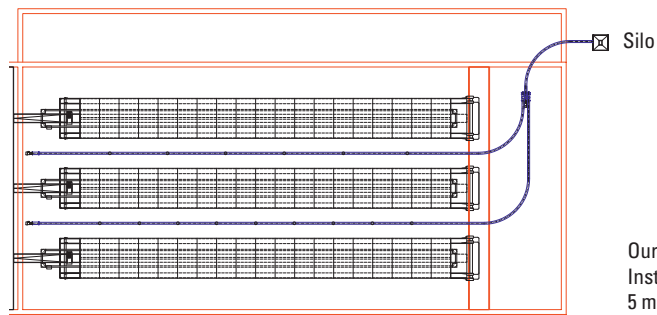

A swinging plate with a coarse surface is suspended below a drop pipe with attractive feed such as wheat. When a hen picks onto the plate or nudges it from the side, this movement dispenses a small amount of feed that the hens can then peck. The specially coated surface of the

Our recommendation:  
Install PickPuck every 4 to 5 meters.

PickPuck can be installed in the litter aisles of aviaries or in the winter garden. Its height can be adjusted. The amount of feed that is dispensed when the plate is moved can be regulated at the hopper. Any type of conveying system (e.g. a