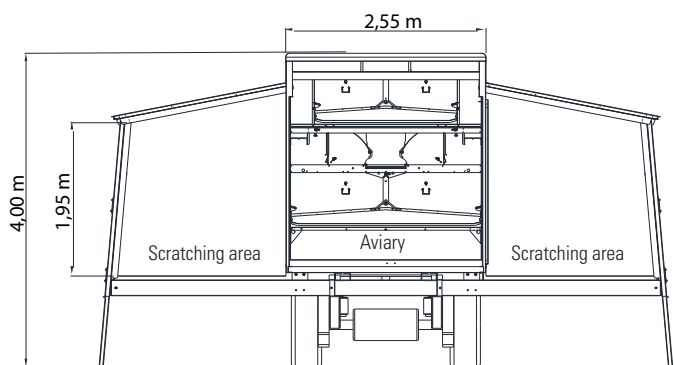

Cross section and top view of the NATURA Caravan mobile house with NATURASStep aviary

Big Dutchman

Europe, Middle East & Africa:
Big Dutchman International GmbH
P.O. Box 1163 · 49360 Vechta, Germany
Tel. +49(0)4447 801-0 · Fax -237
big@bigdutchman.de
www.bigdutchman.de

USA: Big Dutchman, Inc.
Tel. +1 616 392 5981 · bigd@bigdutchmanusa.com
www.bigdutchmanusa.com

Brazil: Big Dutchman (Brasil) Ltda.
Tel. +55 16 2108 5300 · bdb@bigdutchman.com.br
www.bigdutchman.com.br

Russia: 000 "Big Dutchman"
Tel. +7 495 2295 171 · big@bigdutchman.ru · www.bigdutchman.ru

Asia/Pacific: BD Agriculture (Malaysia) Sdn. Bhd.
Tel. +60 33 34 83 555 · bdasia@bigdutchman.com · www.bigdutchman.com

China: Big Dutchman (Tianjin) Livestock Equipment Co., Ltd.
Tel. +86 10 6476 1888 · bdcnsales@bigdutchman.com
www.bigdutchman.cn