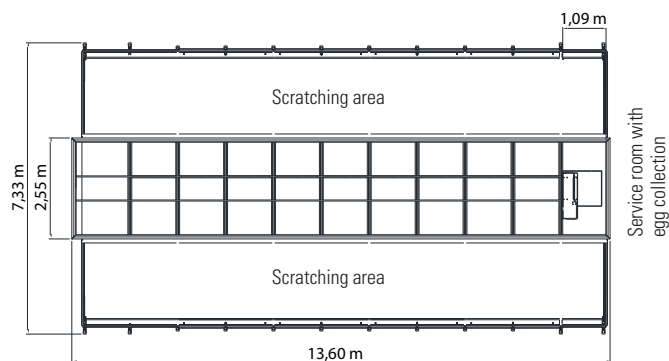

Cross section and top view of the NATURA Caravan mobile house with NATURASStep aviary

Big Dutchman

Europe, Middle East & Africa:
Big Dutchman International GmbH
P.O. Box 1163 · 49360 Vechta, Germany
Tel. +49(0)4447 801-0 · Fax -237
big@bigdutchman.de
www.bigdutchman.de

USA: Big Dutchman, Inc.
Tel. +1 616 392 5981 · bigd@bigdutchmanusa.com
www.bigdutchmanusa.com

Brazil: Big Dutchman (Brasil) Ltda.
Tel. +55 16 2108 5300 · bdb@bigdutchman.com.br
www.bigdutchman.com.br

Russia: 000 "Big Dutchman"
Tel. +7 495 2295 171 · big@bigdutchman.ru · www.bigdutchman.ru

Asia/Pacific: BD Agriculture (Malaysia) Sdn. Bhd.
Tel. +60 33 34 83 555 · bdasia@bigdutchman.com · www.bigdutchman.com

China: Big Dutchman (Tianjin) Livestock Equipment Co., Ltd.
Tel. +86 10 6476 1888 · bdcnsales@bigdutchman.com
www.bigdutchman.cn