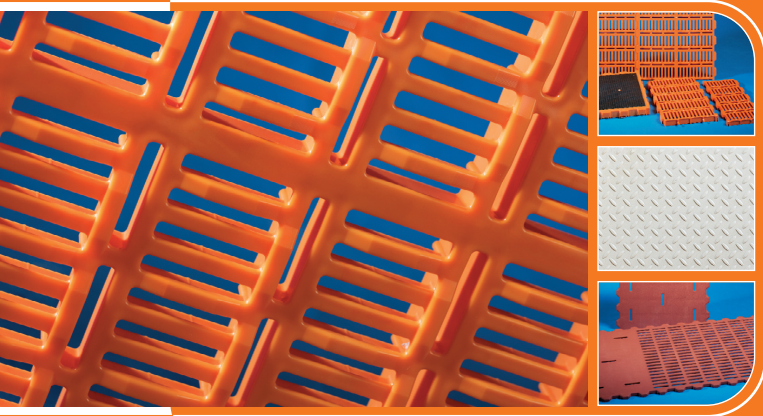

INNOVATIVE AND COMFORTABLE FLOOR SYSTEMS

Biggest selection. And only from Big Dutchman.

HOUSING SYSTEMS

DRY FEEDING

LIQUID FEEDING

ENVIRONMENT CTRL

SLURRY SYSTEMS

FEED STORAGE

FloorSystems. Top hygiene for farrowing and rearing pens.

Big Dutchman's new floor systems meet our customers' high demands for hygienic, productivity-enhancing and animal-friendly housing. Our extensive product range for floor systems includes the following components:

- slats, made of high-quality plastic, available in different sizes
- plastic slats with integrated rubber mat
- cast iron slats with different solid-to-void ratios
- heating plates made of concrete polymer or plastic
- bearers made of galvanized steel, stainless steel or GRP