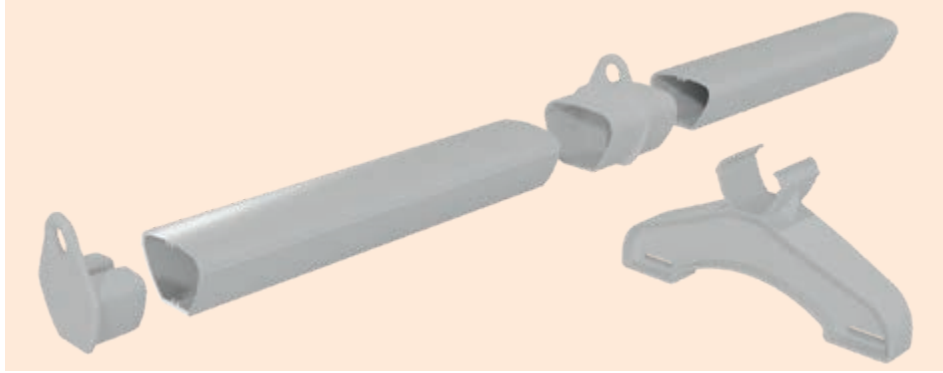

NEW!

Big Dutchman®

Perchy

The welfare-friendly perch for broiler growing

Perchy

Meeting the highest animal welfare requirements

Its rounded shape makes Perchy, Big Dutchman's new perch for broiler growing, highly comfortable for perching and less prone to dirt build-up. Due to its ergonomic design and ideal height, Perchy is suitable for broilers

of all ages. Developed specifically for broilers, its shape allows for steady perching and thus causes less stress, which adds to the birds' well-being. Perchy has a jump height of 100 mm and a standard length of 6000 mm. A rope

may be attached to the eyes, located on the end caps and the couplers, to lift the entire system. This reduces the workload, especially during house cleaning.

The pluggable modular system makes it easy to assemble Perchy and to adjust its length

Special profile design

Optional reinforcement

Rounded edges

ADVANTAGES

- ✓ pluggable modular system for quick and easy assembly;
- ✓ high level of perching comfort due to Perchy's rounded shape, distributing the weight evenly upon the foot pads;
- ✓ ideal for birds of all ages because of a tread width of 42 mm and a circumference of 118 mm;
- ✓ physiological rest position due to Perchy's optimal support of the feet;
- ✓ manufactured from break-proof, high-quality, UV-stabilised plastic;
- ✓ hygienic and easy to clean;
- ✓ excellent value for money.