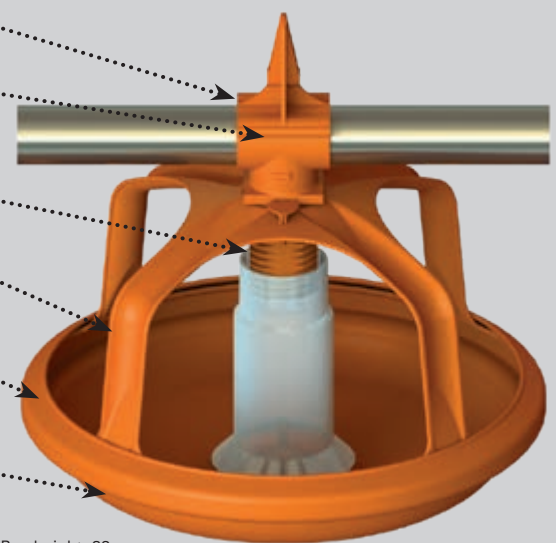

Big Dutchman®

MultiPan 395

The versatile feed pan for the successful rearing of ducks and turkeys and for duck finishing

MultiPan 395 – modular design for easy switching

MultiPan 395 is a feed pan offered by Big Dutchman for the rearing of ducks and turkeys and for duck finishing. The following characteristics are important in a pan:

MultiPan 395 for duck and turkey rearing

Pan height: 50 mm

MultiPan 395 for duck finishing

Pan height: 93 mm

For higher hygiene requirements, especially in the rearing phase, we offer MultiPan 395 with a hygiene cone. This cone stops the poults and ducklings from entering the pan, thus further reducing feed wastage and keeping the feed clean. MultiPan 395 can also be supplied with a sliding shut-off that can be retrofitted.

As an option, we offer a 4-arm wire grill that can be used instead of the plastic grill.

Main advantages

- ✓ large number of feeding places thanks to a diameter of 395 mm;
- ✓ easy monitoring of the feed flow through the transparent cone;
- ✓ continuous adjustment of the feed level;
- ✓ easy switching of individual components due to the modular design;
- ✓ the special pan design prevents feed clumps so the feed is always fresh;
- ✓ the pan is made of a high-quality and UV-resistant plastic material to ensure a long service life;
- ✓ the pan can be cleaned thoroughly with a high-pressure cleaner.