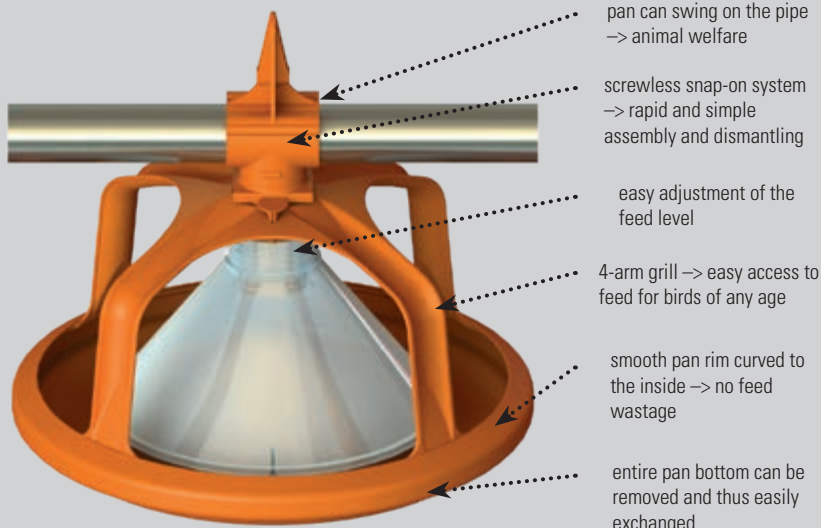

Big Dutchman®

MultiPan 395

The versatile feed pan for the successful rearing of ducks and turkeys and for duck finishing

MultiPan 395 – modular design for easy switching

MultiPan 395 is a feed pan offered by Big Dutchman for the rearing of ducks and turkeys and for duck finishing. The following characteristics are important in a pan:

- ✓ easy access to feed at any age;
 - ✓ little feed wastage;
 - ✓ simple and thorough cleaning.
- The correct combination of MultiPan 395

components meets these requirements in an ideal manner. Let our experts advise you on how to find the best solution for your individual needs.

MultiPan 395 for duck and turkey rearing

Pan height: 50 mm

MultiPan 395 for duck finishing

Pan height: 93 mm

For higher hygiene requirements, especially in the rearing phase, we offer MultiPan 395 with a hygiene cone. This cone stops the poults and ducklings from entering the pan, thus further reducing feed wastage and keeping the feed clean. MultiPan 395 can also be supplied with a sliding shut-off that can be retrofitted.

As an option, we offer a 4-arm wire grill that can be used instead of the plastic grill.

Main advantages

- ✓ large number of feeding places thanks to a diameter of 395 mm;
- ✓ easy monitoring of the feed flow through the transparent cone;
- ✓ continuous adjustment of the feed level;
- ✓ easy switching of individual components due to the modular design;
- ✓ the special pan design prevents feed clumps so the feed is always fresh;
- ✓ the pan is made of a high-quality and UV-resistant plastic material to ensure a long service life;
- ✓ the pan can be cleaned thoroughly with a high-pressure cleaner.